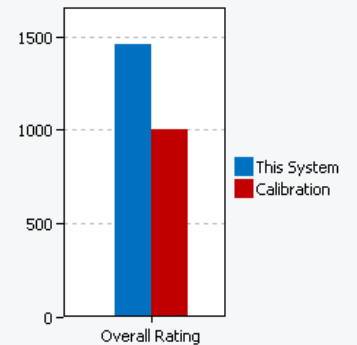

Performance Scores

	Productivity	Creativity	Responsiveness	Overall Rating
Scenario Rating	1281	1929	1260	1460
Iteration 1	1281	1929	1260	
Calibration	1000	1000	1000	1000

System Information Comparison Table