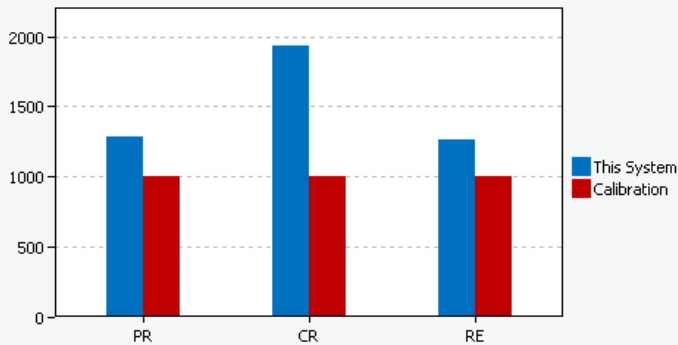

Performance Scores

	Productivity	Creativity	Responsiveness	Overall Rating
Scenario Rating	1281	1929	1260	1460
Iteration 1	1281	1929	1260	
Calibration	1000	1000	1000	1000

System Information Comparison Table